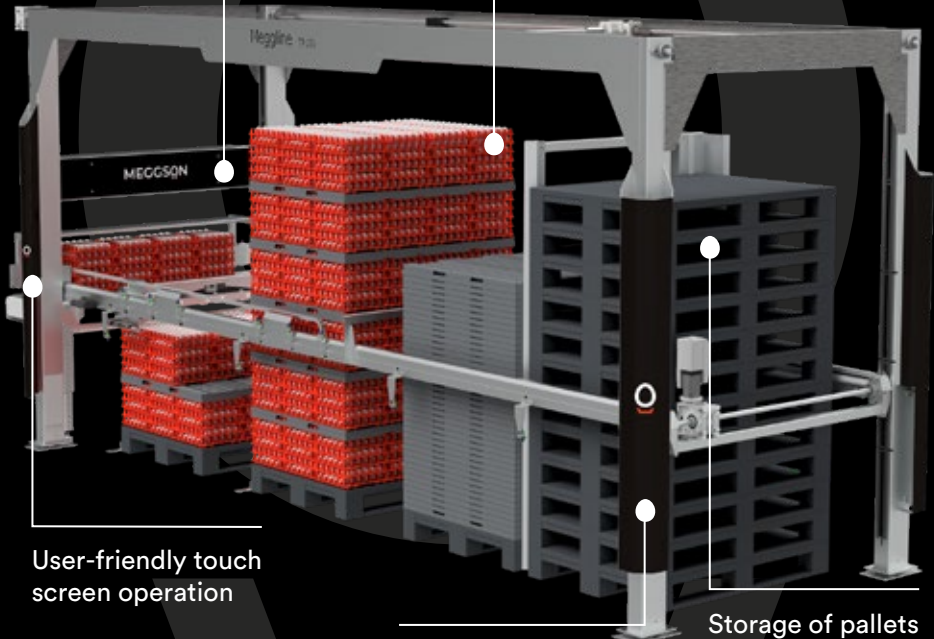

The most compact and affordable palletiser

Meggline
TP150

Voltage 230V /
No compressed
air required

Capacity of up to
54,000 eggs per hour

User-friendly touch
screen operation

Everything fits in-
side four uprights
that cover an area
of 1.9 x 5.5 metres

Storage of pallets
and dividers

MEGGSON

Simplify to
perform

The most compact and affordable palletiser

Meggline
TP150

Voltage 230V /
No compressed
air required

Capacity of up to
54,000 eggs per hour

User-friendly touch
screen operation

Everything fits in-
side four uprights
that cover an area
of 1.9 x 5.5 metres

Storage of pallets
and dividers

MEGGSON

Simplify to
perform

The most compact and affordable palletiser

Meggline
TP150

Voltage 230V /
No compressed
air required

Capacity of up to
54,000 eggs per hour

User-friendly touch
screen operation

Everything fits in-
side four uprights
that cover an area
of 1.9 × 5.5 metres

Storage of pallets
and dividers

MEGGSON

Simplify to
perform