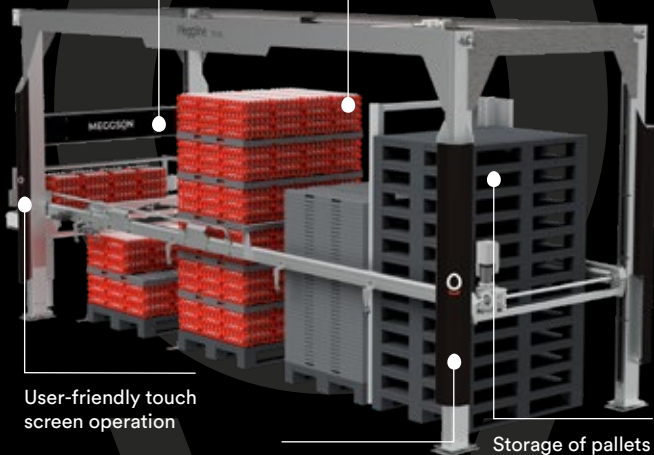

The most compact and affordable palletiser

Meggline
TP150

Voltage 230V /
No compressed
air required

Capacity of up to
54,000 eggs per hour

User-friendly touch
screen operation

Everything fits in-
side four uprights
that cover an area
of 1.9 x 5.5 metres

Storage of pallets
and dividers

MEGGSON

Simplify to
perform

The most compact and affordable palletiser

Meggline
TP150

Voltage 230V /
No compressed
air required

Capacity of up to
54,000 eggs per hour

User-friendly touch
screen operation

Everything fits in-
side four uprights
that cover an area
of 1.9 x 5.5 metres

Storage of pallets
and dividers

MEGGSON

Simplify to
perform

The most compact and affordable palletiser

Meggline
TP150

Voltage 230V /
No compressed
air required

Capacity of up to
54,000 eggs per hour

User-friendly touch
screen operation

Everything fits in-
side four uprights
that cover an area
of 1.9 × 5.5 metres

Storage of pallets
and dividers

MEGGSON

Simplify to
perform