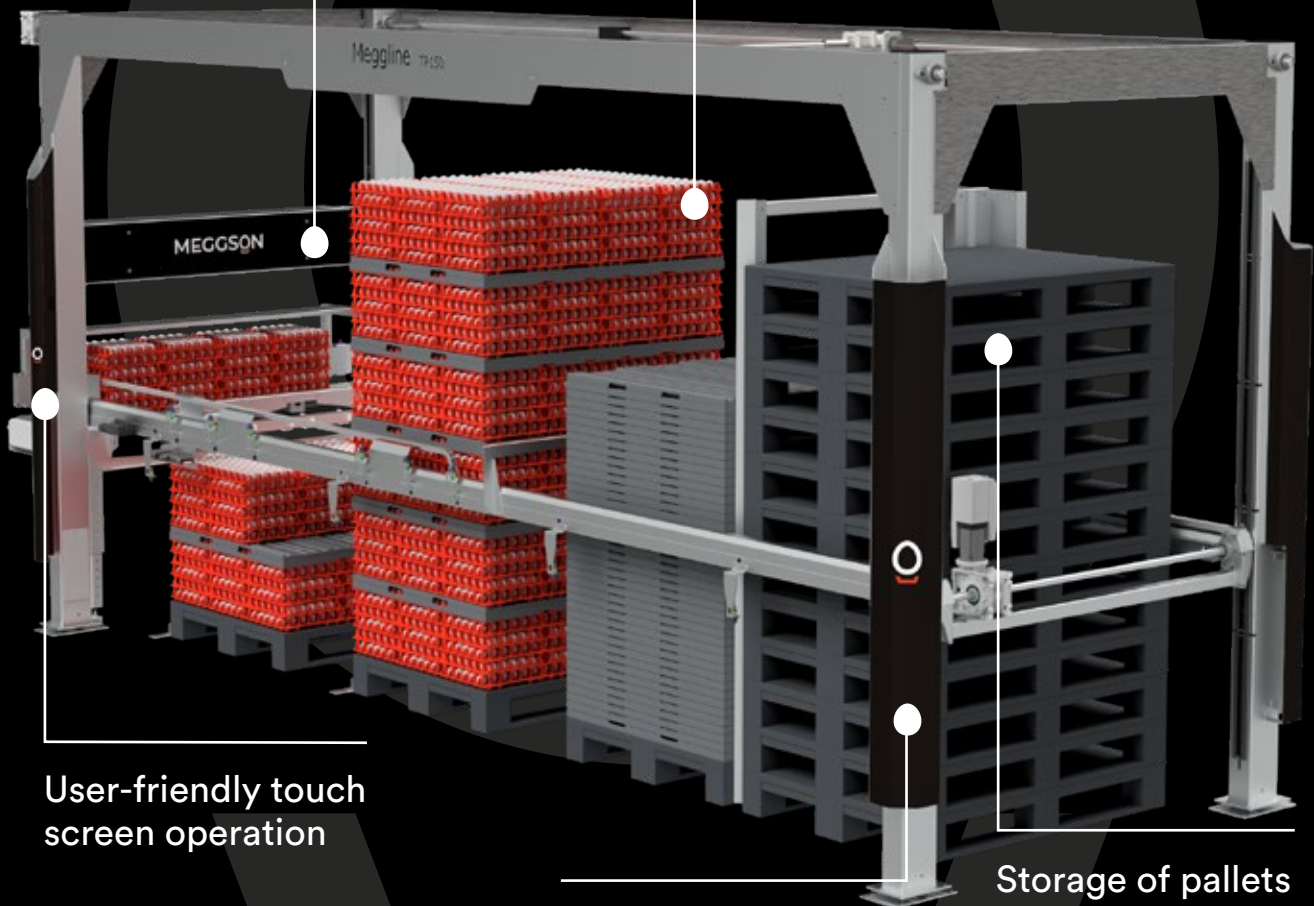

Storage of pallets
and dividers

MEGGSON

Simplify to
perform

The most compact and affordable palletiser

Meggline
TP150

Voltage 230V /
No compressed
air required

Capacity of up to
54,000 eggs per hour

User-friendly touch
screen operation

Everything fits in-
side four uprights
that cover an area
of 1.9 x 5.5 metres

Storage of pallets
and dividers

MEGGSON

Simplify to
perform

The most compact and affordable palletiser

Meggline
TP150

Voltage 230V /
No compressed
air required

Capacity of up to
54,000 eggs per hour

User-friendly touch
screen operation

Everything fits in-
side four uprights
that cover an area
of 1.9 × 5.5 metres

Storage of pallets
and dividers

MEGGSON

Simplify to
perform